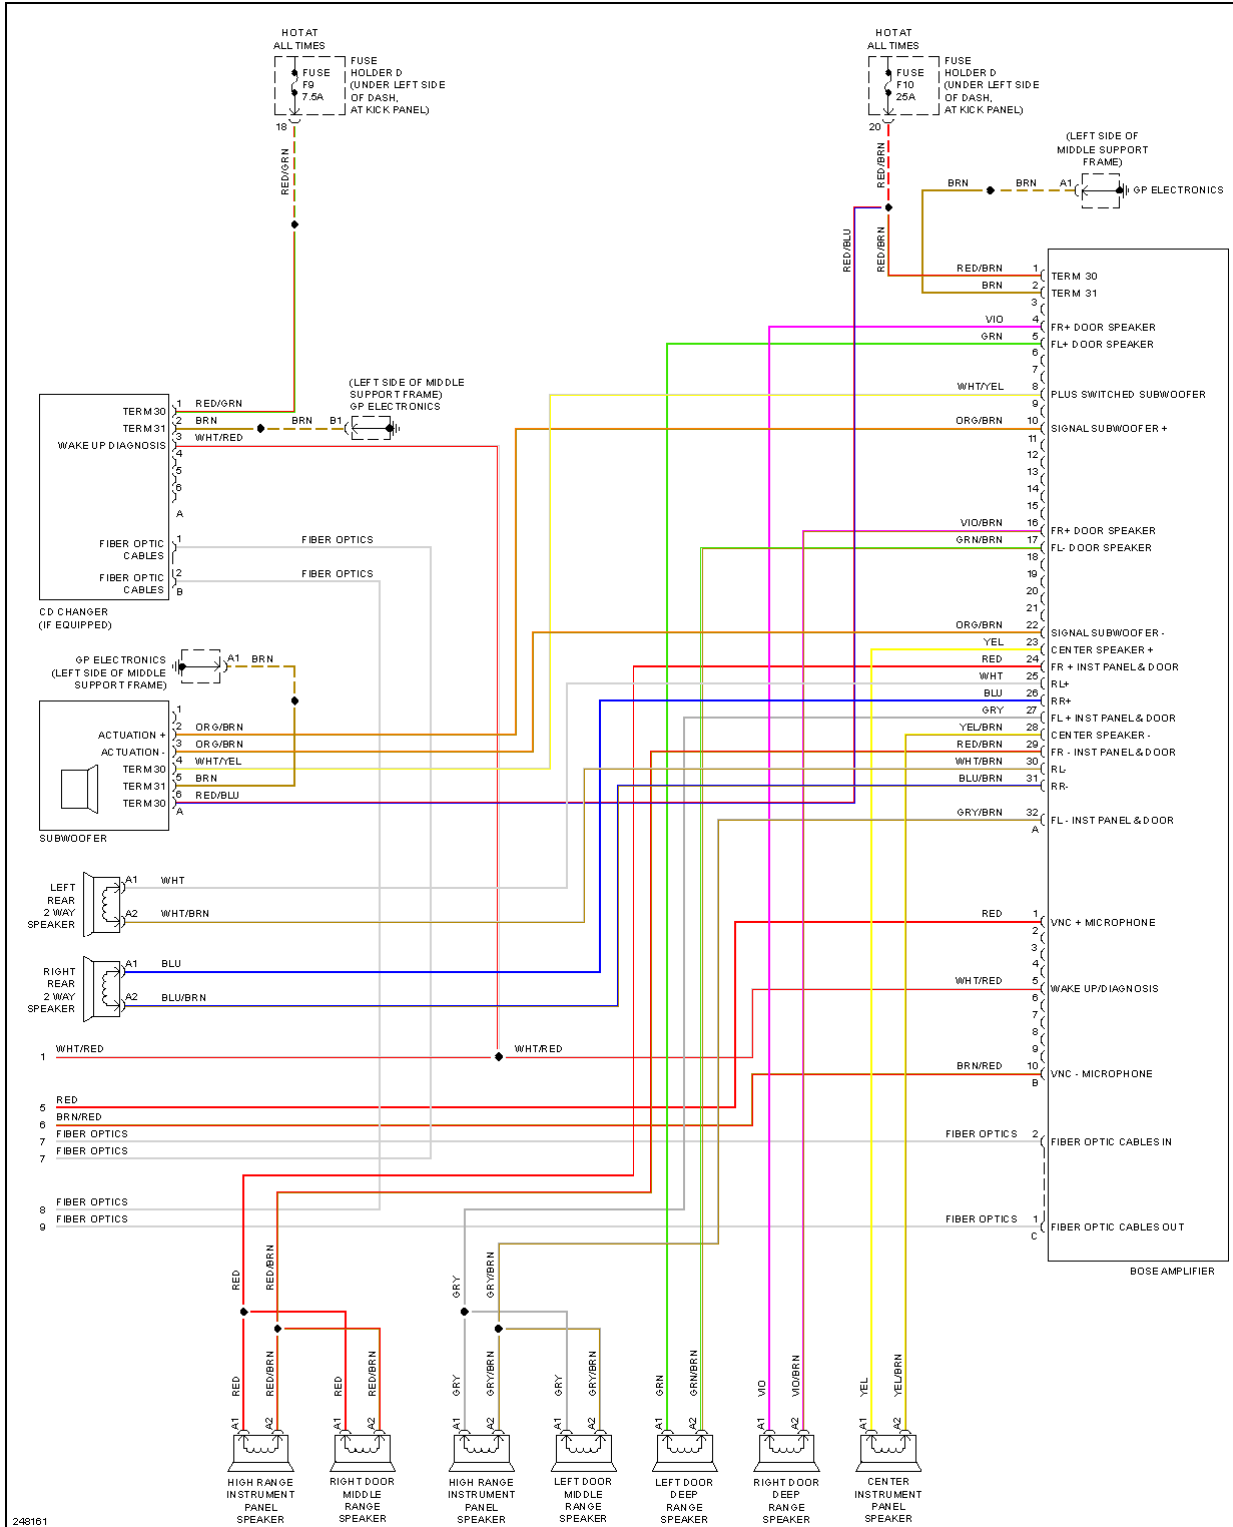

2007 Porsche Cayman

2007 SYSTEM WIRING DIAGRAMS Porsche - Cayman

Fig. 54: Radio Circuit, W/ Bose W/O Navigation (1 of 2)

2007 Porsche Cayman

2007 SYSTEM WIRING DIAGRAMS Porsche - Cayman

Fig. 55: Radio Circuit, W/ Bose W/O Navigation (2 of 2)

2007 Porsche Cayman

2007 SYSTEM WIRING DIAGRAMS Porsche - Cayman

Fig. 56: Radio Circuit, W/ Navigation, W/ Bose (1 of 2)

2007 Porsche Cayman

2007 SYSTEM WIRING DIAGRAMS Porsche - Cayman

2007 Porsche Cayman

2007 SYSTEM WIRING DIAGRAMS Porsche - Cayman

Fig. 57: Radio Circuit, W/ Navigation, W/ Bose (2 of 2)