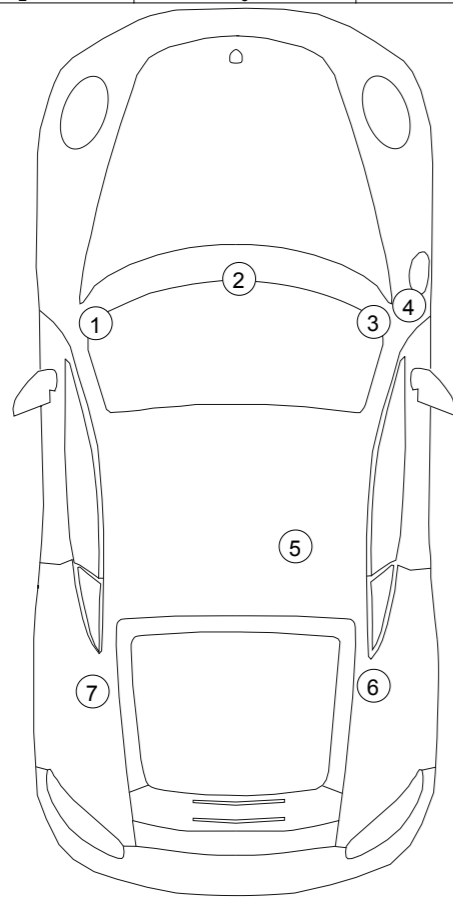

SHEET RELATES TO  
KS\_FAHRGASTRAUM

- ① LSP DASHBOARD LE
- ② LSP DASHBOARD CENTRE
- ③ LSP DASHBOARD RI
- ④ TSXS COCKPIT RIGHT
- ⑤ AMPLIFIER, ASK
- ⑥ MID-RANGE SPEAKER RR
- ⑦ MID-RANGE SPEAKER RL

9VK - SOUND PACKAGE 1/AUDIO PACKAGE

LEGEND:

○ LINE SHIELDED

⌘ TWISTED LINES

BLACK	SW	BK
BROWN	BR	BN
RED	RT	RD
ORANGE	OG	OG
YELLOW	GE	YE
GREEN	GN	GN
BLUE	BL	BU
VIOLET	VI	VT
GREY	GR	GY
WHITE	WS	WH
PINK	RS	PK

991\_COUPE  
MODEL 2018 (J)

SHEET 21 SPEAKER