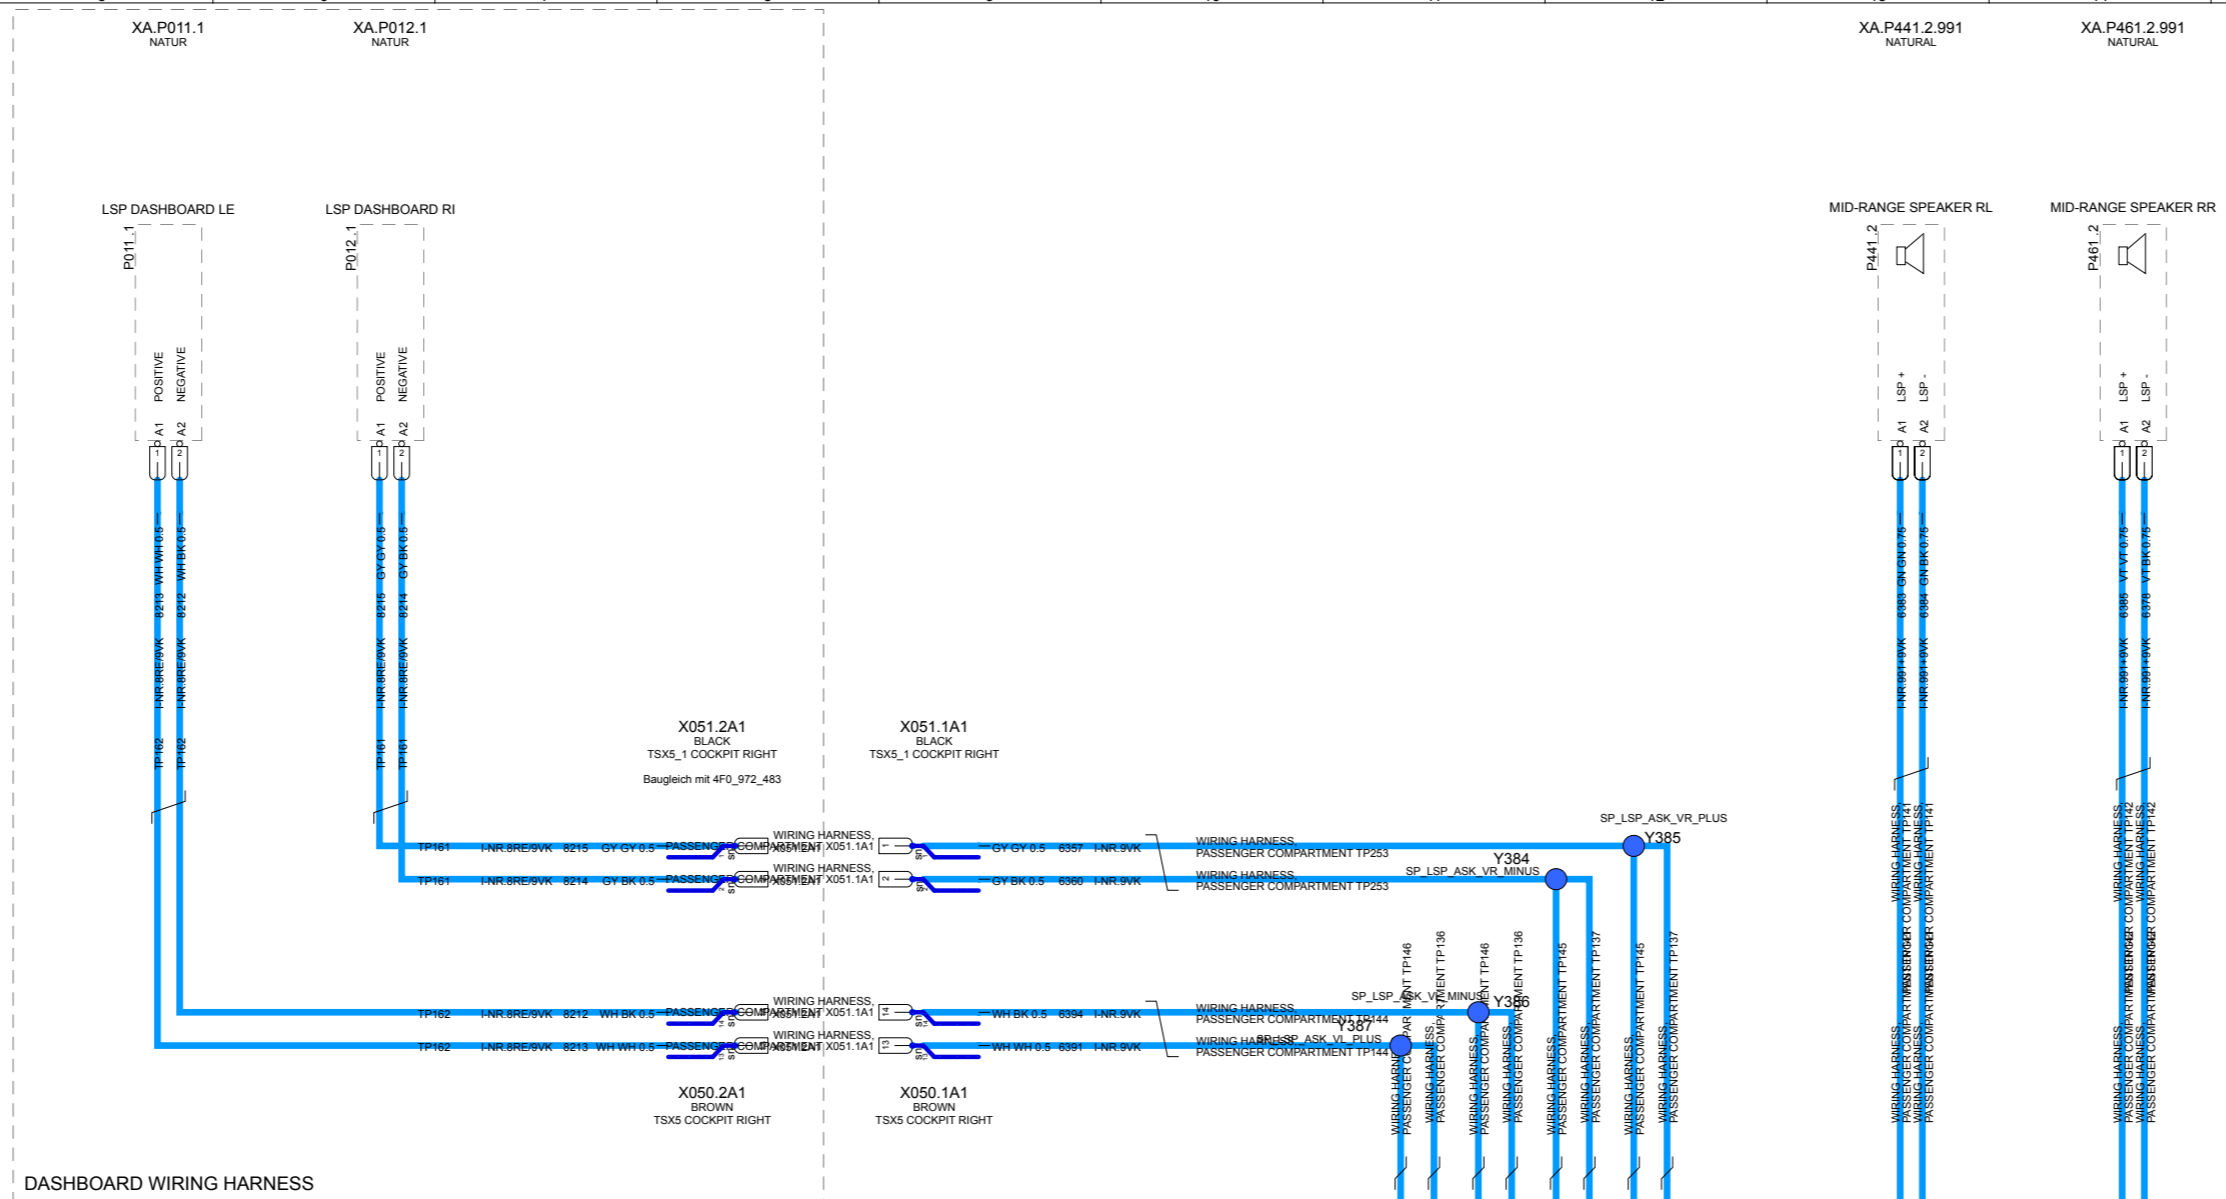

SHEET RELATES TO  
KS\_FAHRGASTRAUM

- ① LSP DASHBOARD LE
- ② LSP DASHBOARD CENTRE
- ③ LSP DASHBOARD RI
- ④ TSXS COCKPIT RIGHT
- ⑤ AMPLIFIER, ASK
- ⑥ MID-RANGE SPEAKER RR
- ⑦ MID-RANGE SPEAKER RL

9VK - SOUND PACKAGE 1/AUDIO PACKAGE

LEGEND:

○ LINE SHIELDED

⌘ TWISTED LINES

BLACK	SW	BK
BROWN	BR	BN
RED	RT	RD
ORANGE	OG	OG
YELLOW	GE	YE
GREEN	GN	GN
BLUE	BL	BU
VIOLET	VI	VT
GREY	GR	GY
WHITE	WS	WH
PINK	RS	PK

991\_COUPE  
MODEL 2018 (J)

SHEET 21 SPEAKER