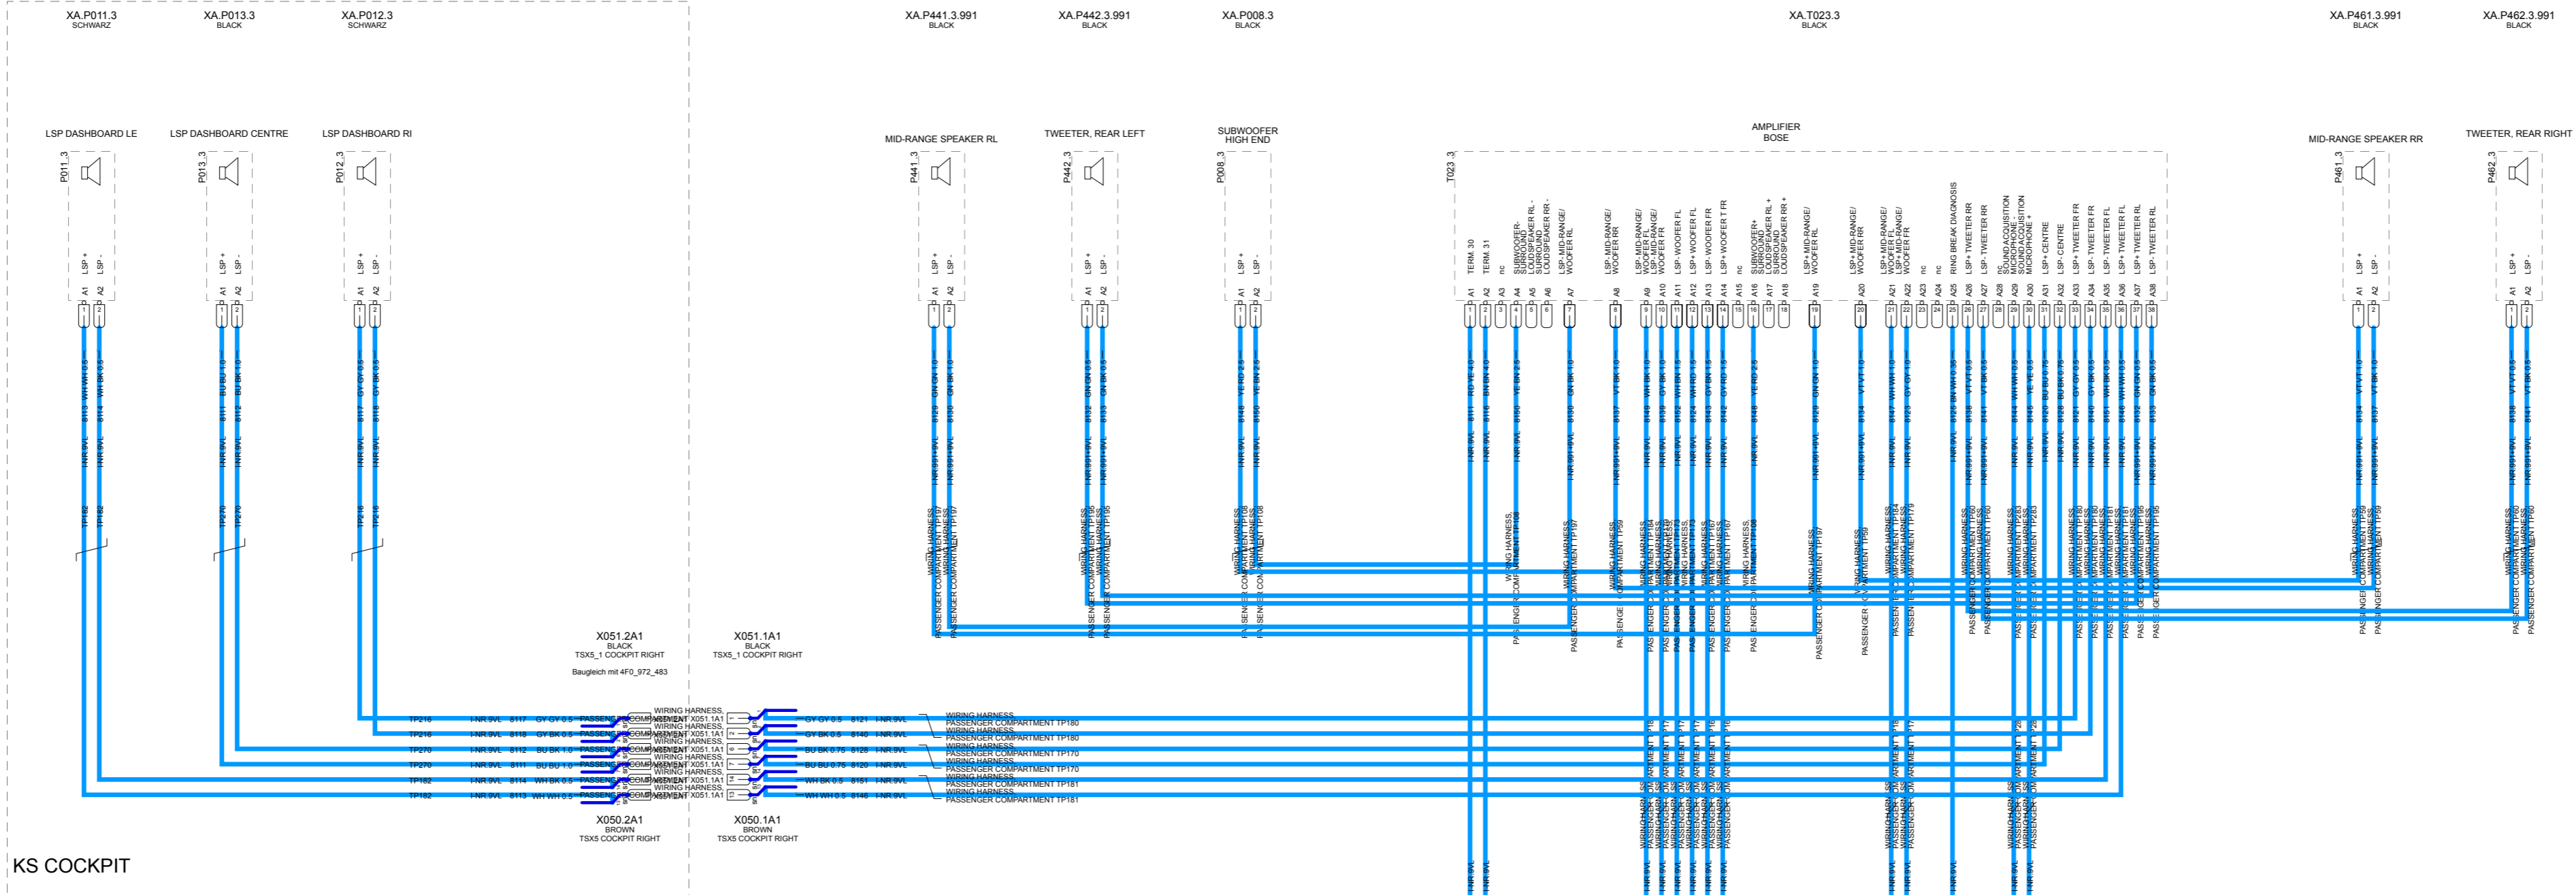

SHEET RELATES TO  
KS\_FAHRGASTRAUM

- ① LSP DASHBOARD LE
- ② LSP DASHBOARD CENTRE
- ③ LSP DASHBOARD RI
- ④ TSXS COCKPIT RIGHT
- ⑤ MID-RANGE SPEAKER RL
- ⑥ TWEETER, REAR LEFT
- ⑦ SUBWOOFER AMPLIFIER HIGH-END
- ⑧ SUBWOOFER HIGH-END
- ⑨ AMPLIFIER, BOSE
- ⑩ MID-RANGE SPEAKER RR
- ⑪ TWEETER, REAR RIGHT

LEGEND

○ LINE SHIELDED  
 ⊃ TWISTED LINES

BLACK	SW	BK
BROWN	BR	BN
RED	RT	RD
ORANGE	OG	OG
YELLOW	GE	YE
GREEN	GN	GN
BLUE	BL	BU
VIOLET	VI	VT
GREY	GR	GY
WHITE	WS	WH
PINK	RS	PK

9VL - BOSE AUDIO OPTION PACK