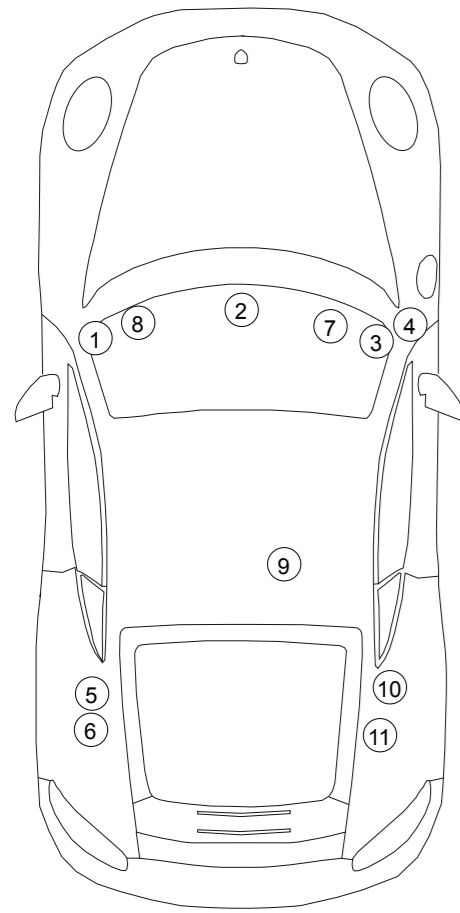

SHEET RELATES TO  
KS\_FAHRGASTRAUM

- ① LSP DASHBOARD LE
- ② LSP DASHBOARD CENTRE
- ③ LSP DASHBOARD RI
- ④ TSXS COCKPIT RIGHT
- ⑤ MID-RANGE SPEAKER RL
- ⑥ TWEETER, REAR LEFT
- ⑦ SUBWOOFER AMPLIFIER HIGH-END
- ⑧ SUBWOOFER HIGH-END
- ⑨ AMPLIFIER, BOSE
- ⑩ MID-RANGE SPEAKER RR
- ⑪ TWEETER, REAR RIGHT

LEGEND

○ LINE SHIELDED  
 ⊃ TWISTED LINES

BLACK	SW	BK
BROWN	BR	BN
RED	RT	RD
ORANGE	OG	OG
YELLOW	GE	YE
GREEN	GN	GN
BLUE	BL	BU
VIOLET	VI	VT
GREY	GR	GY
WHITE	WS	WH
PINK	RS	PK

9VL - BOSE AUDIO OPTION PACK