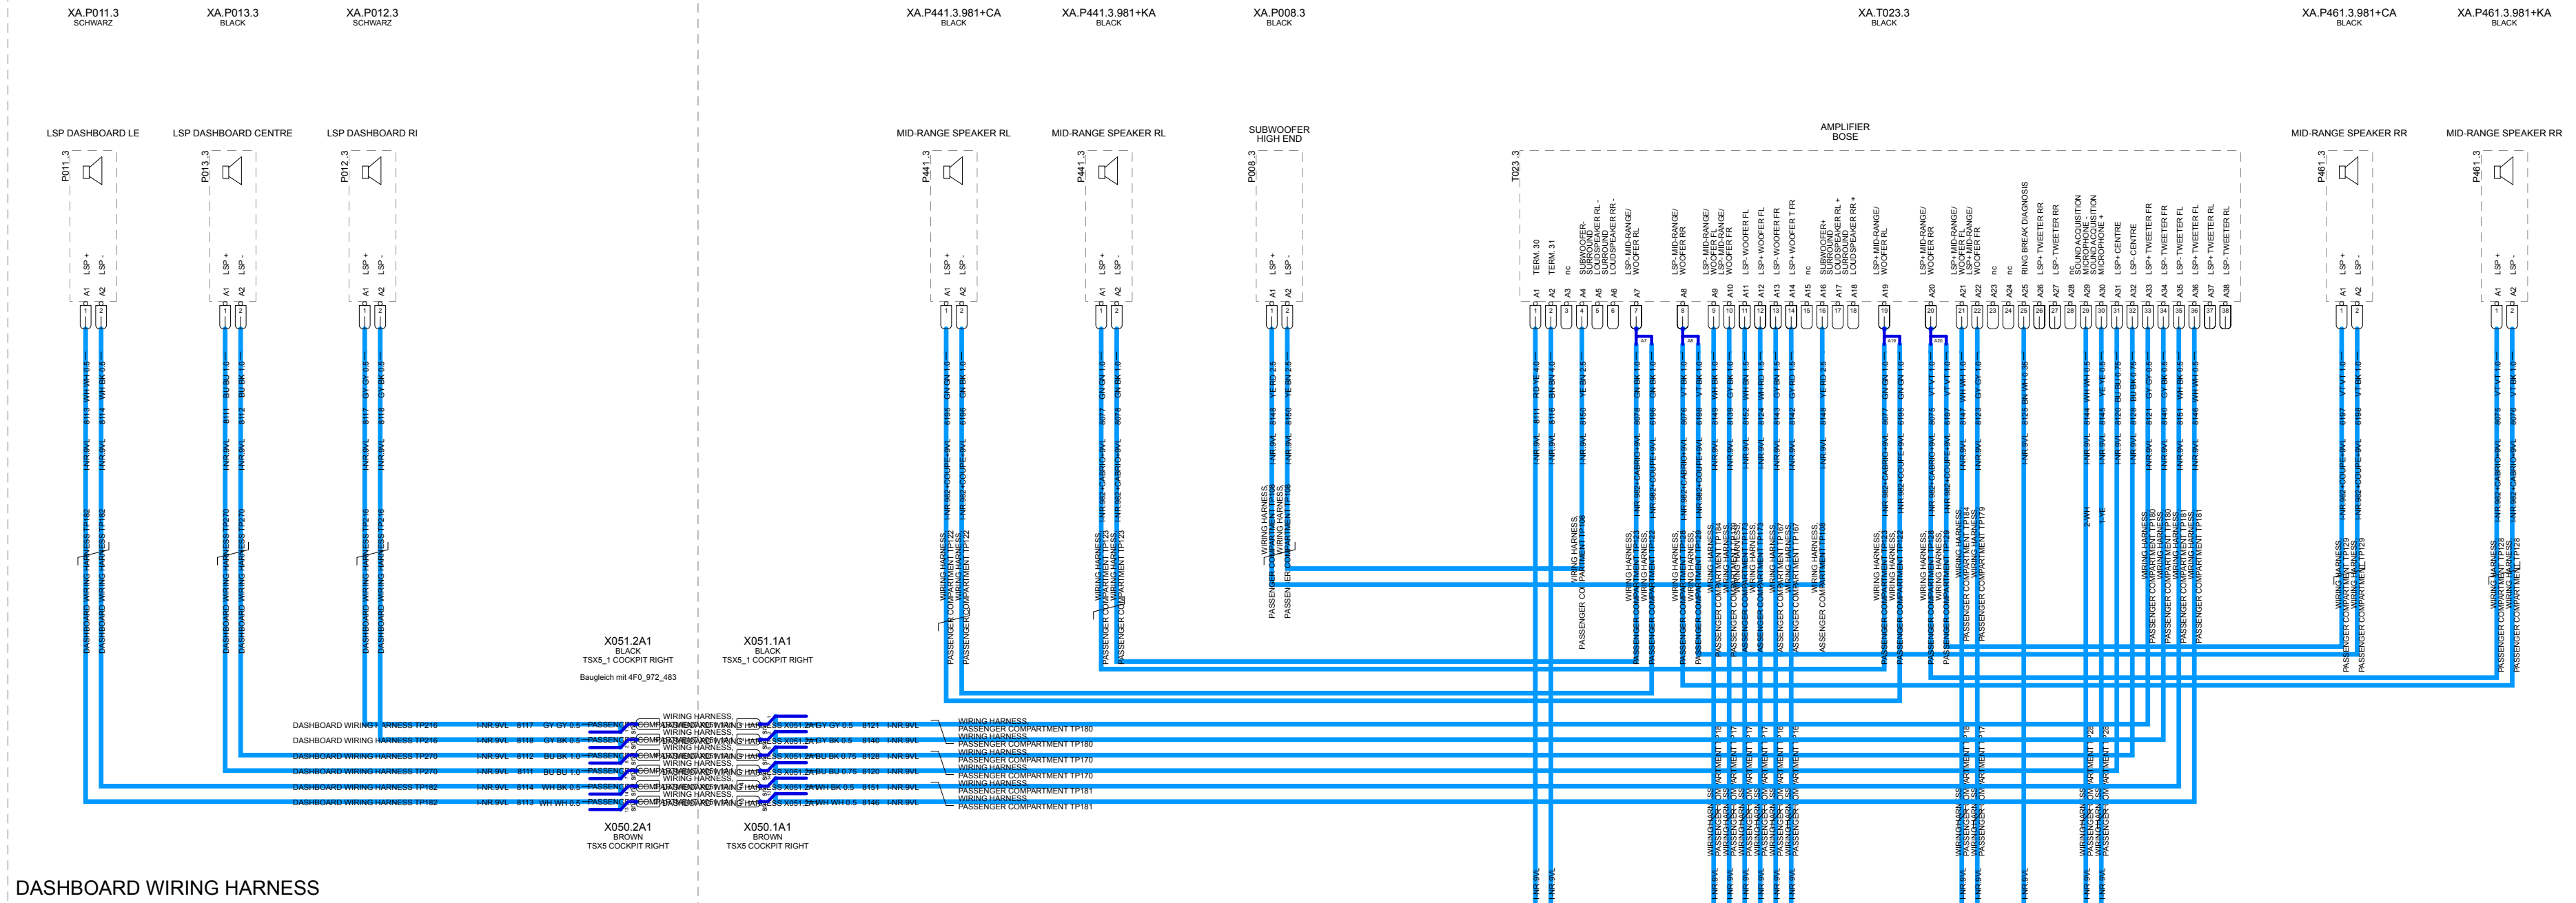

SHEET RELATES TO  
KS\_FAHRGASTRAUM

- 1 LSP DASHBOARD LE
- 2 LSP DASHBOARD CENTRE
- 3 LSP DASHBOARD RI
- 4 TSXS COCKPIT RIGHT
- 5 MID-RANGE SPEAKER RL
- 6 TWEETER, REAR LEFT
- 7 SUBWOOFER AMPLIFIER HIGH-END
- 8 SUBWOOFER HIGH-END
- 9 AMPLIFIER, BOSE
- 10 MID-RANGE SPEAKER RR
- 11 TWEETER, REAR RIGHT

LEGEND

○ LINE SHIELDED  
⊃ TWISTED LINES

BLACK	SW	BK
BROWN	BR	BN
RED	RT	RD
ORANGE	OG	OG
YELLOW	GE	YE
GREEN	GN	GN
BLUE	BL	BU
VIOLET	VI	VT
GREY	GR	GY
WHITE	WS	WH
PINK	RS	PK

982\_Boxster\_Cayman

MODEL 2018 (U) SHEET 22 BOSE AUDIO OPTION PACK