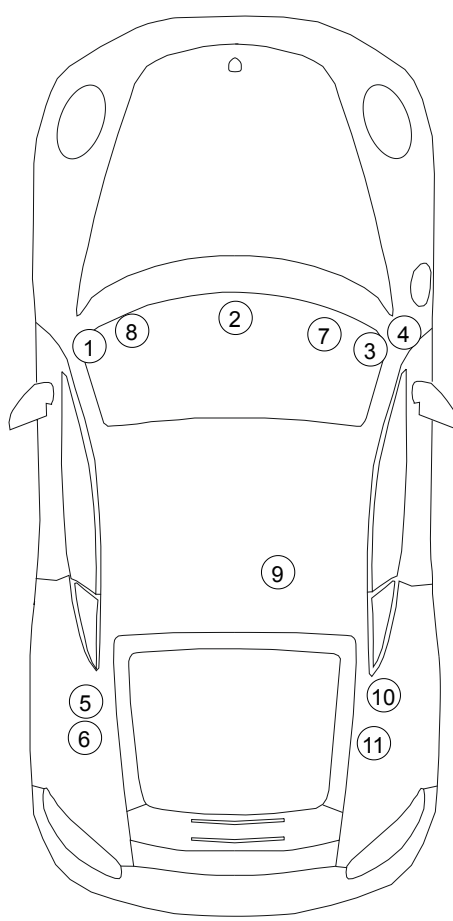

SHEET RELATES TO  
KS\_FAHRGASTRAUM

- 1 LSP DASHBOARD LE
- 2 LSP DASHBOARD CENTRE
- 3 LSP DASHBOARD RI
- 4 TSXS COCKPIT RIGHT
- 5 MID-RANGE SPEAKER RL
- 6 TWEETER, REAR LEFT
- 7 SUBWOOFER AMPLIFIER HIGH-END
- 8 SUBWOOFER HIGH-END
- 9 AMPLIFIER, BOSE
- 10 MID-RANGE SPEAKER RR
- 11 TWEETER, REAR RIGHT

LEGEND

○ LINE SHIELDED  
⊃ TWISTED LINES

BLACK	SW	BK
BROWN	BR	BN
RED	RT	RD
ORANGE	OG	OG
YELLOW	GE	YE
GREEN	GN	GN
BLUE	BL	BU
VIOLET	VI	VT
GREY	GR	GY
WHITE	WS	WH
PINK	RS	PK

982\_Boxster\_Cayman

MODEL 2018 (U) SHEET 22 BOSE AUDIO OPTION PACK